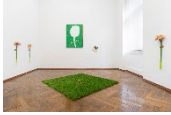

5.

Uncovering II., 1991
framed print, 52 x 87 cm
Courtesy of the artist and Gandy Gallery

6.

Where is my sister?, 2026
installation, variable dimensions
plaster bust, frames, paper, canvas
Courtesy of the artist and Gandy Gallery

7.

Hope, 2026
installation, variable dimensions
artificial grass, artificial flowers, gilded branches, book, painting
Courtesy of the artist and Gandy Gallery

8.

Hope, 2026
painting, 73 x 103 cm
Courtesy of the artist and Gandy Gallery