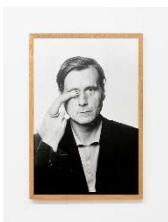

3.

Figural motif (Lovers), 1970s  
oil on canvas, 100 x 100 cm

4.

Figural motif (Lovers), 1970s  
oil on canvas, 100 x 100 cm

5.

Václav Strail: From the series Řeholní pacient, 1991-1994  
b-w photograph , 105x145 cm

6.

Václav Strail: From the series Řeholní pacient, 1991-1994  
b-w photograph , 105x155 cm